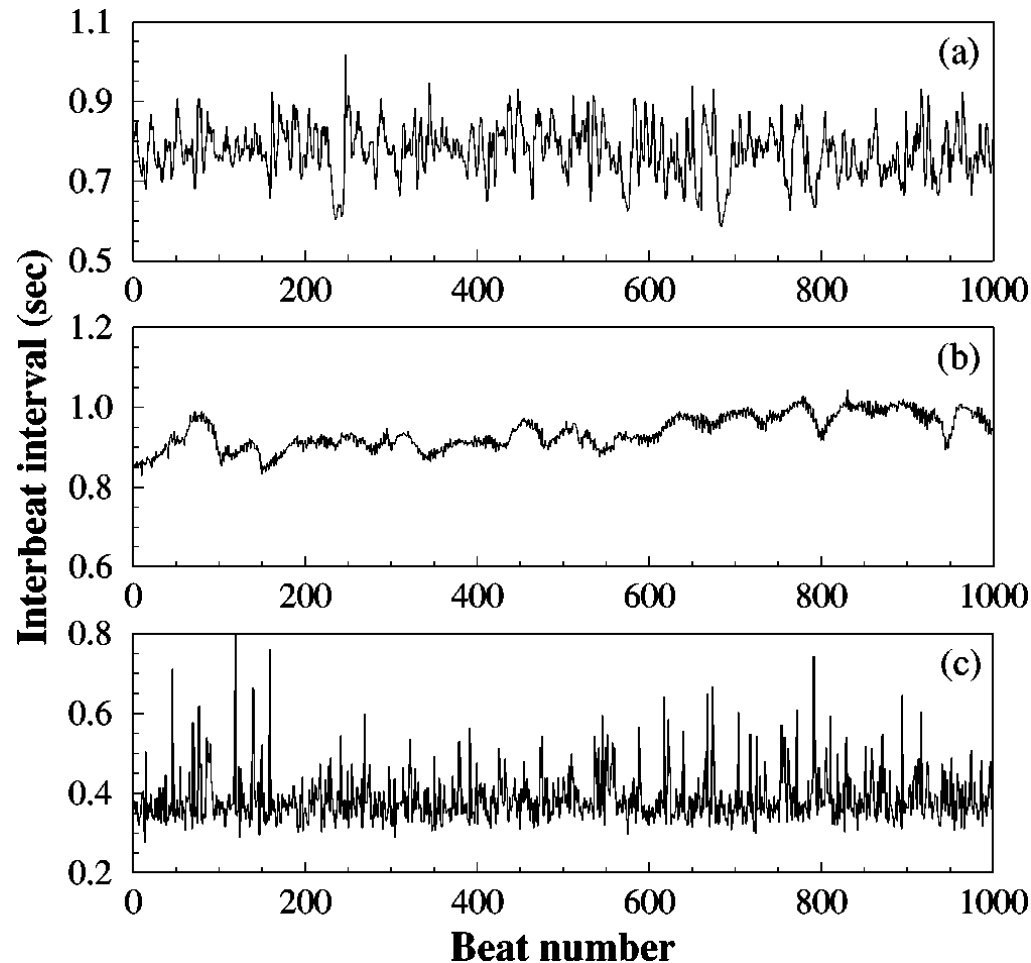

Healthy

Congestive
Heart Failure

Atrial Fibrillation

Complexity (health value) vs. Entropy

How to define complexity?

- Surface roughness of the Moon results in smooth look from the Earth. => Irregularity will be smoothed out through distant (scaled) perception.
- The irregular shape (fractal or self-similarity structure) of a tree remains the same in spite of distant or close look.
- Multi-Scale perception distinguishes the promethean system from irregularity.

Complexity: Multi-Scale Entropy*

Scale 2

Scale 3

*Madalena Costa, Ary L. Goldberger and C.-K. Peng, 2005

Sample Entropy: Measurement of self-similarity*

SE: the probability of which matching of two consecutive points suggests matching of three consecutive points.