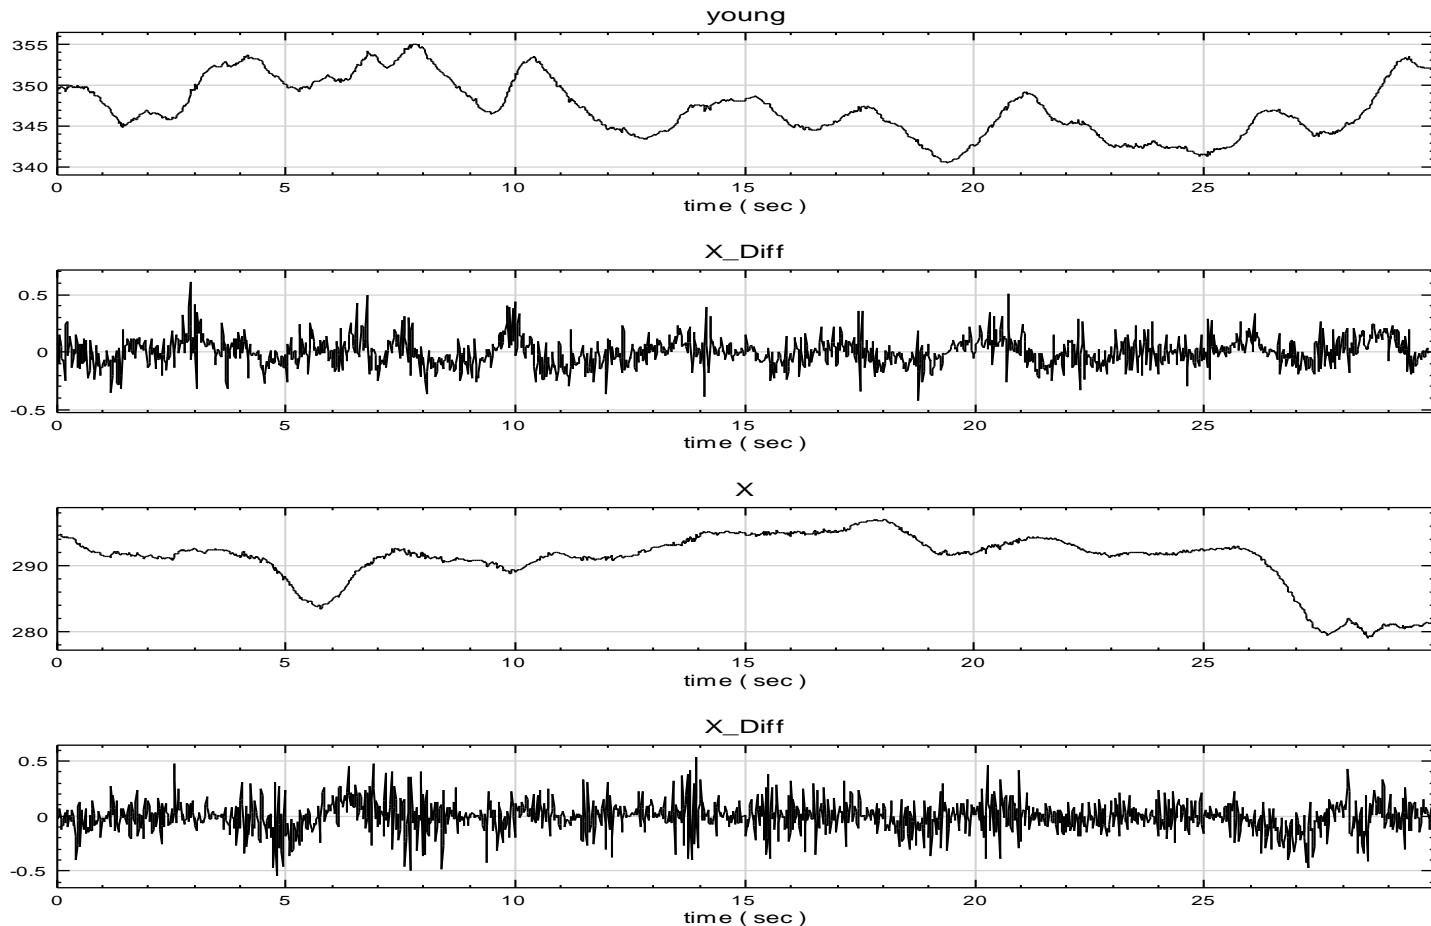

Pink Noise

White Noise

MSE: white vs. pink

Center of Pressure Sway

COP Sway of the Young and the elderly

MSE Analysis of COP Sway

Increase of complexity in brain wave signal after days of meditation

b1