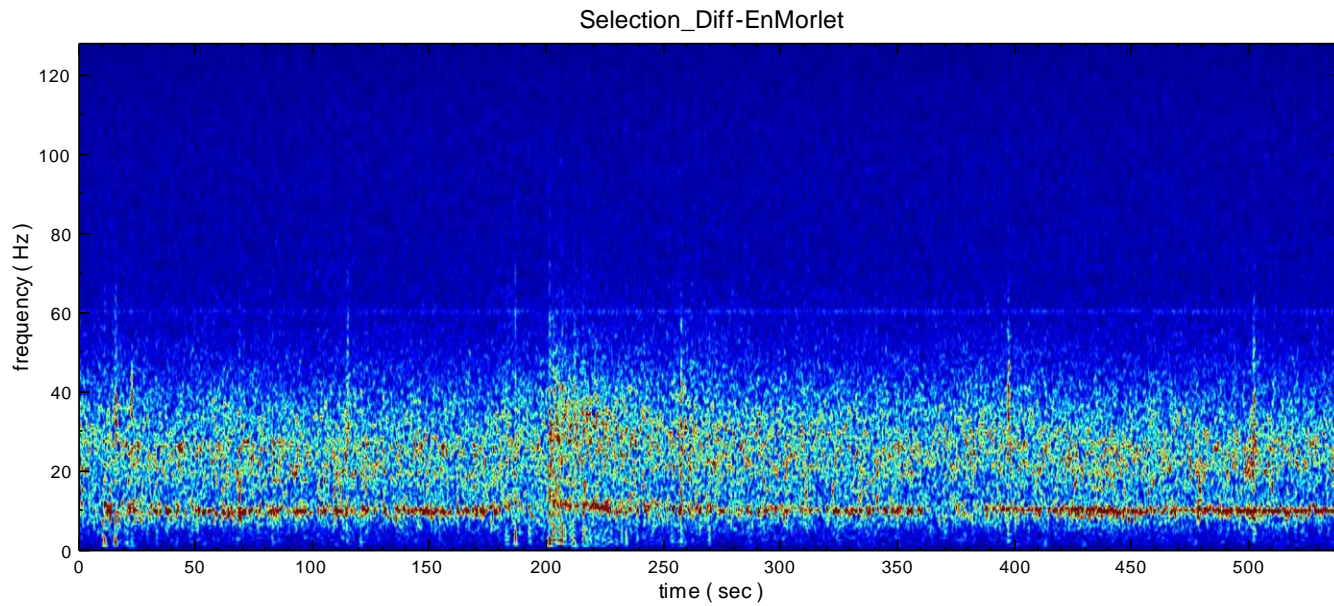

Bb1 vs b1

Selection

Selection

Selection_Diff-EnMorlet

Selection_Diff-EnMorlet

Complexity (MSE) Before and After Meditation

b17

bb17

Complexity (MSE) Before and After Meditation

Viewer3

AP018-8000

Thank you