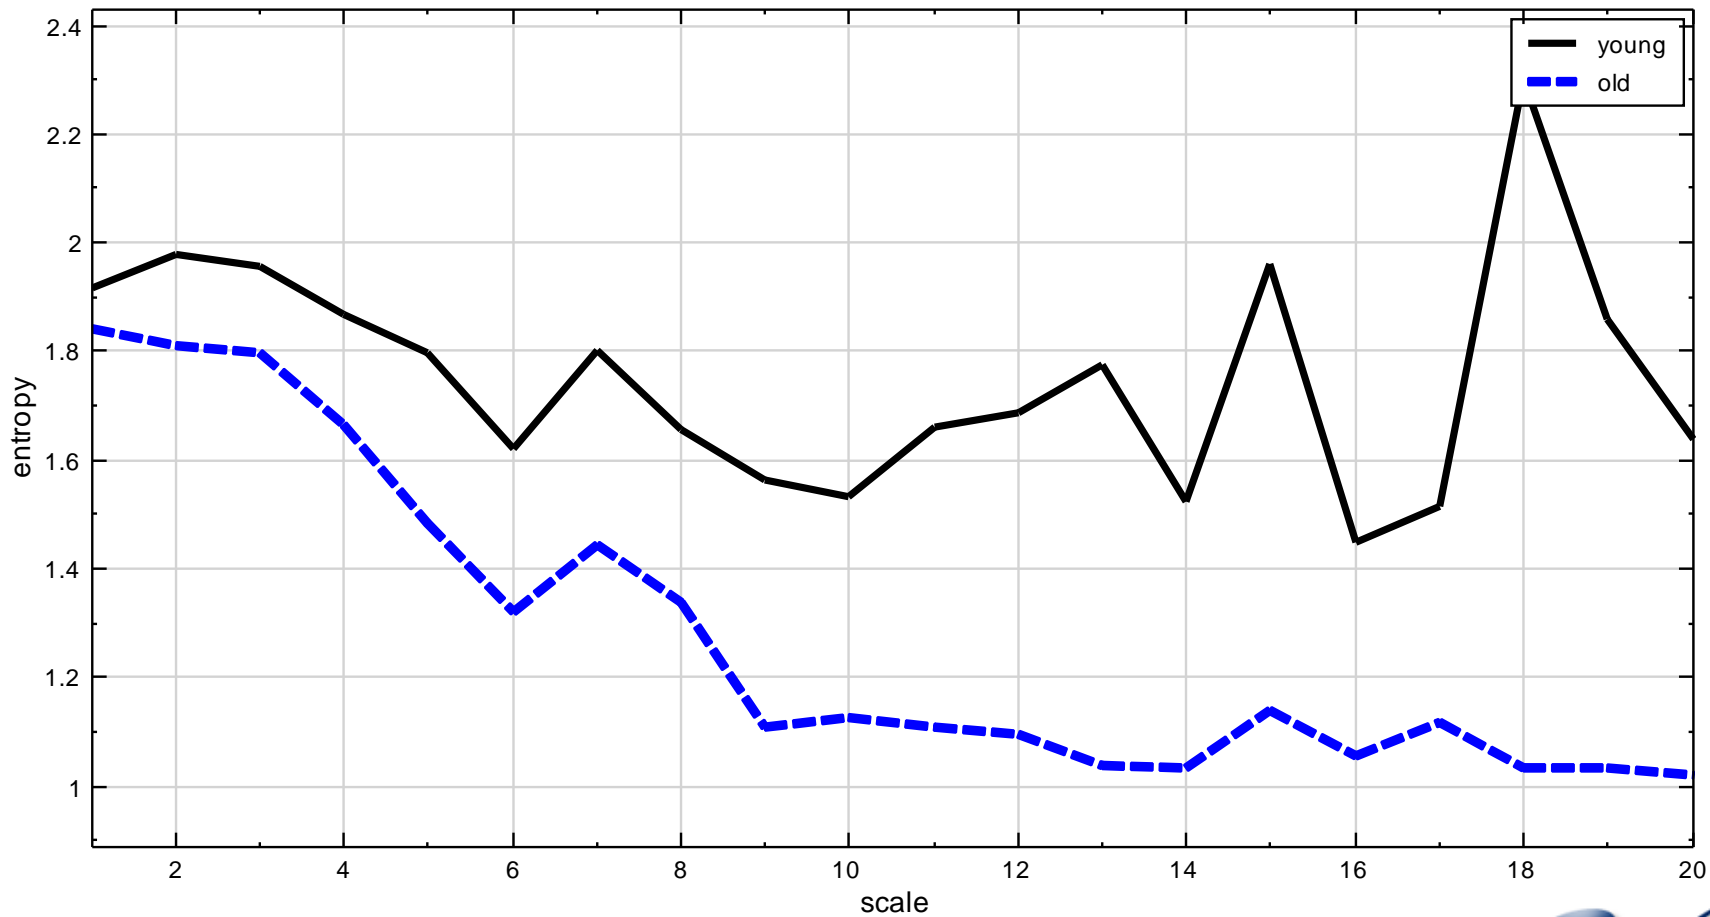

Pink Noise

White Noise

MSE: white vs. pink

Center of Pressure Sway

COP Sway of the Young and the elderly

MSE Analysis of COP Sway

Increase of complexity in brain wave signal after days of meditation

b1