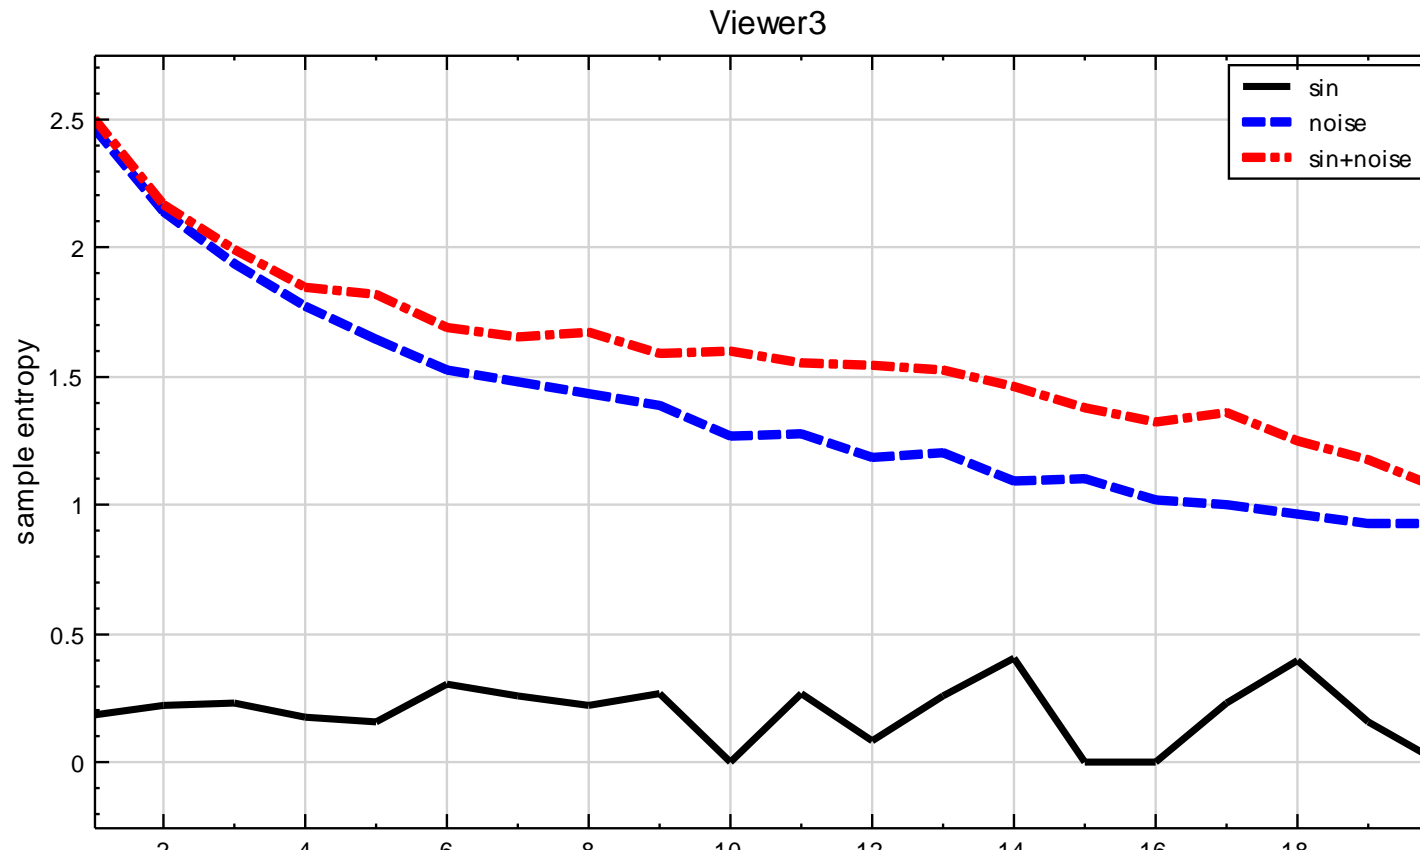

Mixed signal increases complexity