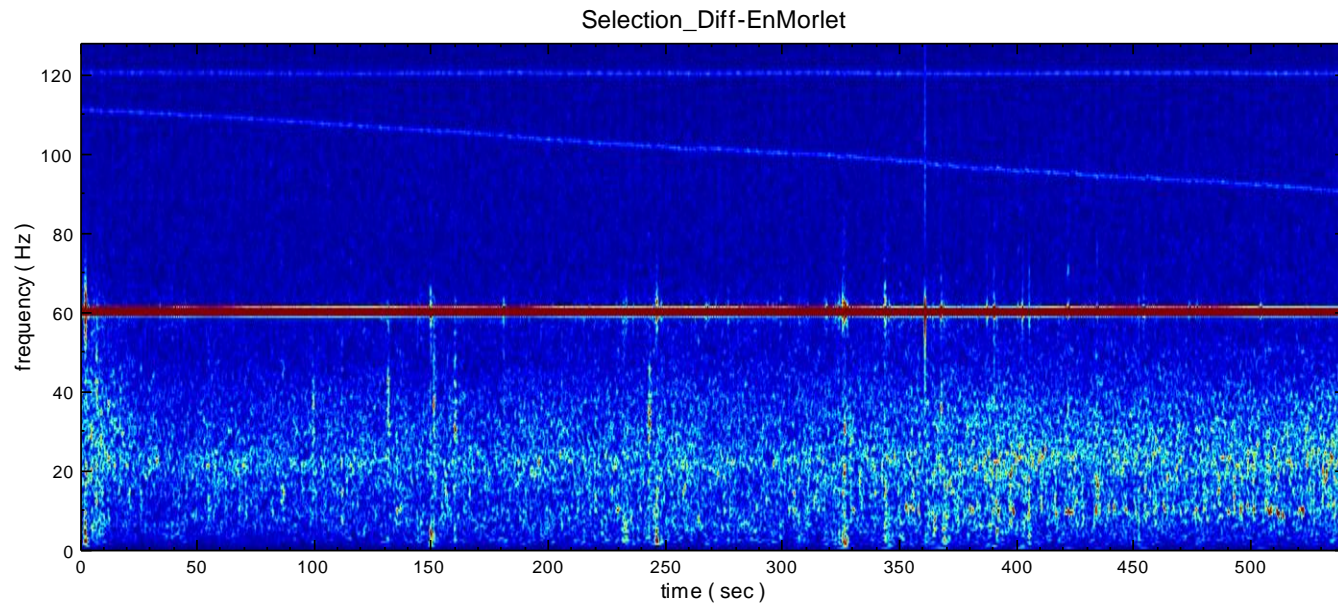

Pink Noise

White Noise

MSE: white vs. pink

Center of Pressure Sway

COP Sway of the Young and the elderly

MSE Analysis of COP Sway

Increase of complexity in brain wave signal after days of meditation

b1

Bb1 vs b1

Selection

Selection

Selection_Diff-EnMorlet

Selection_Diff-EnMorlet

Complexity (MSE) Before and After Meditation

b17

bb17