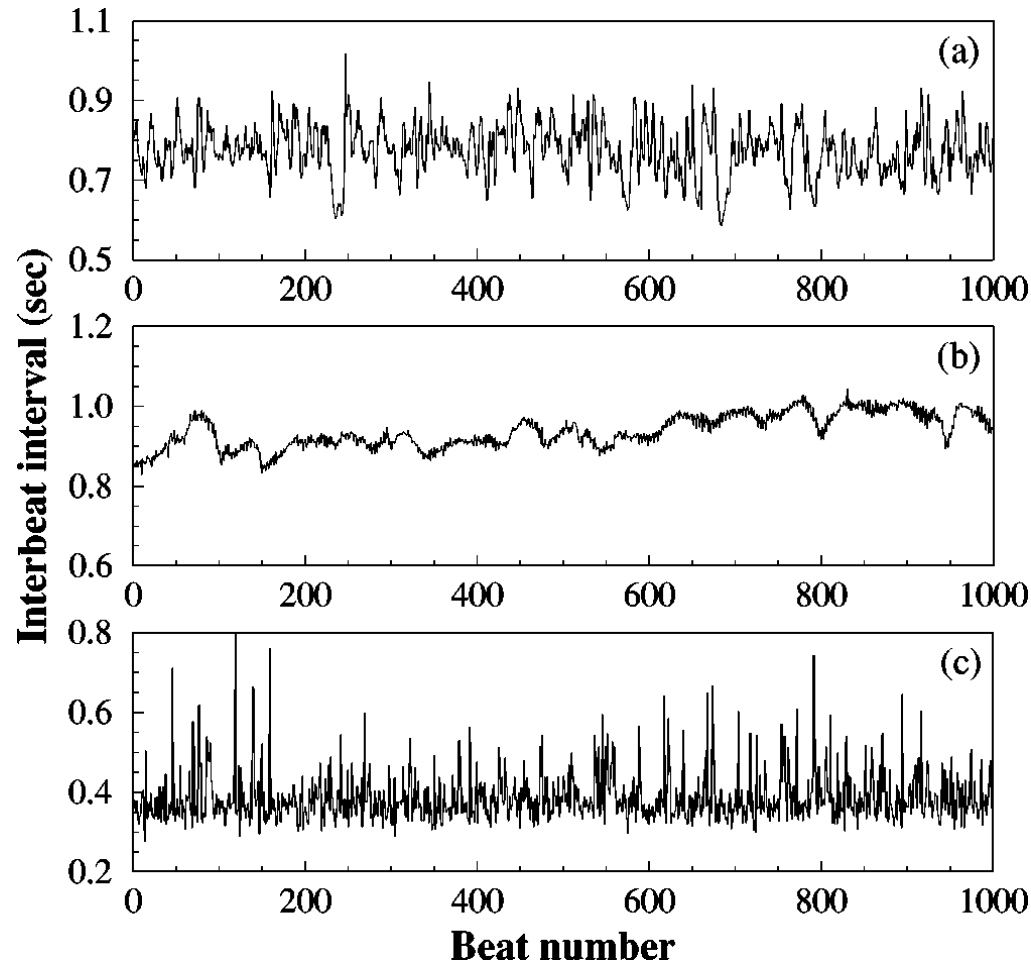

What one is healthy?*

*Madalena Costa, Ary L. Goldberger and C.-K. Peng, 2005